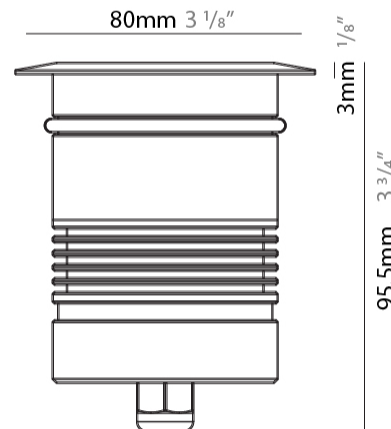

GENERAL

Series: Caliber
Subseries: Caliber 80
Brand: Unonovesette
Division: Exterior
Mounting Type: Recessed
Mounting Location: In-Ground
Subcategory: Drive Over

PHYSICAL

Shape: Round
Diameter (mm): 80
Diameter (in): 3 1/8
Height (mm): 95.5
Height (in): 3 3/4
Light Distribution: Direct
Weight (kg): 0.57
Weight (lbs): 1.26
Load Resistance (kg): 2500
Load Resistance (lbs): 5511
Installation Requirement: Housing box / Fixing springs
Diffuser: Extra clear / Frosted glass 6mm
Fixture Finish: [ASB / SST](#)
Fixture Material: Stainless Steel AISI 316L
Cable Details: 350mm NS20N PCP 2x0.5 mm2

ELECTRICAL

Lamp Type: LED
Input Wattage (W): 8.1
Total Output Wattage (W): 5
Dimming: Non-Dimming / Phase Dimming (120Vac only) / 0-10V Dimming
Driver Included: No
Driver Location: Remote
Driver Type: Constant Voltage - Universal
Driver Class: Class 2
Input Voltage (V): 120 - 277
Output Voltage (V): 24

LED

Number of LEDs: 1
Color Temperature (°K): [2700 / 3000 / 4000](#)
Max. Delivered Lumen (lm): 515
CRI: >90 CRI
Lamp Life (hrs): 100000
Upon Request: Dim to Warm

OPTICAL

Optic°: [10 / 30 / 50 / 10x45 / DIF](#)
Beam Angle: Narrow / Medium / Wide / Elliptical / Diffused

RATINGS AND CERTIFICATIONS

Certified By: Certified for North American Standards
IP rating: IP68 (not for permanent immersion)
IK Rating: IK08
Marine Grade: Stainless Steel AISI 316L

PROJECT	_____
TYPE	_____
SPECIFIER	_____
QUANTITY	_____
DATE	_____